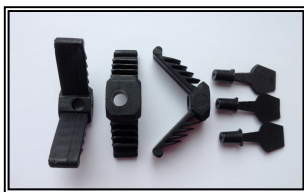

Proflex Warmedge Spacer System order codes

Cut & Key Bar

Produced in 4 metre lengths

Available in 3 colours as standard
Black, White & Grey

Proflex has full EN 1279 2,3 & 6

Approved by Ift Rosenheim as per the latest testing in accordance with WA-17eng/1

Cut and Key 4 metre lengths				Stocked
Colour	Size	Box Qty	Product Code	
White	5.5 mm	1728	ISOPRO-NE/W-055	
White	7.5 mm	1280	ISOPRO-NE/W-075	
White	9.5 mm	960	ISOPRO-NE/W-095	
White	11.5 mm	840	ISOPRO-NE/W-115	
White	13.5 mm	720	ISOPRO-NE/W-135	
White	15.5 mm	600	ISOPRO-NE/W-155	
White	17.5 mm	576	ISOPRO-NE/W-175	
White	19.5 mm	512	ISOPRO-NE/W-195	

Keys

90 Degree corner keys.
Available in Black

From 5.5 mm to 19.5mm

Standard 90 Degree corner keys				Stocked
Colour	Size	Box Qty	Product Code	
Black	5.5 mm	1000	PI-NYLN/J-055	
Black	7.5 mm	1000	PI-NYLN/J-075	
Black	9.5 mm	1000	PI-NYLN/J-095	
Black	11.5 mm	1000	PI-NYLN/J-115	
Black	13.5 mm	1000	PI-NYLN/J-135	
Black	15.5 mm	1000	PI-NYLN/J-155	
Black	17.5 mm	1000	PI-NYLN/J-175	
Black	19.5 mm	1000	PI-NYLN/J-195	

Gas keys

With Hole

Available in all main colours
Black, White & Grey

Sizes are available from 9.5 mm to 19.5 mm

Filling plug also available.

Gas filling keys with holes				Stocked
Colour	Size	Box Qty	Product Code	
Black	9.5 mm	1000	PI-GASD/J-095	
Black	11.5 mm	1000	PI-GASD/J-115	
Black	13.5 mm	1000	PI-GASD/J-135	
Black	15.5 mm	1000	PI-GASD/J-155	
Black	17.5 mm	1000	PI-GASD/J-175	
Black	19.5 mm	1000	PI-GASD/J-195	
Black	Plug	1000	PI-PLUG/J	
Grey	9.5 mm	1000	PI-GASD/G-095	
Grey	11.5 mm	1000	PI-GASD/G-115	
Grey	13.5 mm	1000	PI-GASD/G-135	
Grey	15.5 mm	1000	PI-GASD/G-155	
Grey	17.5 mm	1000	PI-GASD/G-175	
Grey	19.5 mm	1000	PI-GASD/G-195	
Grey	Plug	1000	PI-PLUG/G	
White	9.5 mm	1000	PI-GASD/W-095	
White	11.5 mm	1000	PI-GASD/W-115	
White	13.5 mm	1000	PI-GASD/W-135	
White	15.5 mm	1000	PI-GASD/W-155	
White	17.5 mm	1000	PI-GASD/W-175	
White	19.5 mm	1000	PI-GASD/W-195	
White	Plug	1000	PI-PLUG/W	