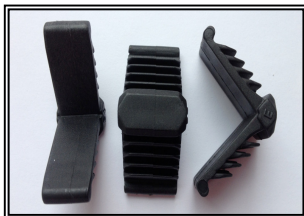

Keys

90 Degree corner keys.
Available in Black

From 5.5 mm to 19.5mm

Standard 90 Degree corner keys				Stocked
Colour	Size	Box Qty	Product Code	
Black	5.5 mm	1000	PI-NYLN/J-055	
Black	7.5 mm	1000	PI-NYLN/J-075	
Black	9.5 mm	1000	PI-NYLN/J-095	
Black	11.5 mm	1000	PI-NYLN/J-115	
Black	13.5 mm	1000	PI-NYLN/J-135	
Black	15.5 mm	1000	PI-NYLN/J-155	
Black	17.5 mm	1000	PI-NYLN/J-175	
Black	19.5 mm	1000	PI-NYLN/J-195