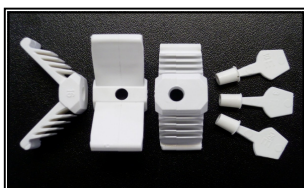

Keys

90 Degree corner keys.
Available in Black

From 5.5 mm to 19.5mm

Standard 90 Degree corner keys				Stocked
Colour	Size	Box Qty	Product Code	
Black	5.5 mm	1000	PI-NYLN/J-055	
Black	7.5 mm	1000	PI-NYLN/J-075	
Black	9.5 mm	1000	PI-NYLN/J-095	
Black	11.5 mm	1000	PI-NYLN/J-115	
Black	13.5 mm	1000	PI-NYLN/J-135	
Black	15.5 mm	1000	PI-NYLN/J-155	
Black	17.5 mm	1000	PI-NYLN/J-175	
Black	19.5 mm	1000	PI-NYLN/J-195	

Gas keys

With Hole

Available in all main colours
Black, White & Grey

Sizes are available from 9.5 mm to 19.5 mm

Filling plug also available.

Gas filling keys with holes				Stocked
Colour	Size	Box Qty	Product Code	
Black	9.5 mm	1000	PI-GASD/J-095	
Black	11.5 mm	1000	PI-GASD/J-115	
Black	13.5 mm	1000	PI-GASD/J-135	
Black	15.5 mm	1000	PI-GASD/J-155	
Black	17.5 mm	1000	PI-GASD/J-175	
Black	19.5 mm	1000	PI-GASD/J-195	
Black	Plug	1000	PI-PLUG/J	
Grey	9.5 mm	1000	PI-GASD/G-095	
Grey	11.5 mm	1000	PI-GASD/G-115	
Grey	13.5 mm	1000	PI-GASD/G-135	
Grey	15.5 mm	1000	PI-GASD/G-155	
Grey	17.5 mm	1000	PI-GASD/G-175	
Grey	19.5 mm	1000	PI-GASD/G-195	
Grey	Plug	1000	PI-PLUG/G	
White	9.5 mm	1000	PI-GASD/W-095	
White	11.5 mm	1000	PI-GASD/W-115	
White	13.5 mm	1000	PI-GASD/W-135	
White	15.5 mm	1000	PI-GASD/W-155	
White	17.5 mm	1000	PI-GASD/W-175	
White	19.5 mm	1000	PI-GASD/W-195	
White	Plug	1000	PI-PLUG/W	