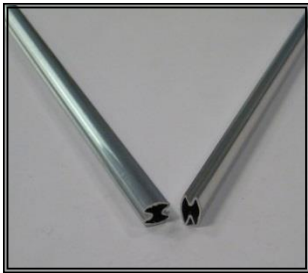

ROYALE CATALOGUE

ROYALE	DESCRIPTION	UNIT	BOX QTY	PRODUCT CODE	STOCKED
<p>Slimline Elegance Aluminium profiles and a full range of connectors for creating the perfect finishing touch to any suite of windows or doors.</p> <p>The product is also bendable for those delicate arches as well.</p> <p>Slimline elegance:</p> <p>Allow your imagination to run free!!!</p>	CHROME SILVER	Mtre	720	RB-HELI/N-8015	
	ROYALE ADHESIVE BUFFERS		1000	RC-BUFF/Q	
	ALUMINIUM CROSSES SILVER	PAIR	150	BV-METX/GOLD	
	NYLON CENTRE KEYS NEUTRAL	EACH	150	RC-PLAI/Q-8015	
	SILVER PLASTIC CROSSES	EACH	150	RC-PLAX/S-8015	
	SILVER NYLON Y 60°	EACH	150	RC-PLY1/S-060	

Wonderful silver borders and sunbursts to compliment brass furniture in dark woodgrain frames.

SILVER
NYLON Y
120°

EACH

150

RC-PLY3/S-120

ROYALE
INTERNAL
END PLUGS

EACH

300

RE-SPIG/Q-8015

ROYALE
CHROME
ALUMINIUM
END TABS

EACH

200

RE-TABS/S-8015