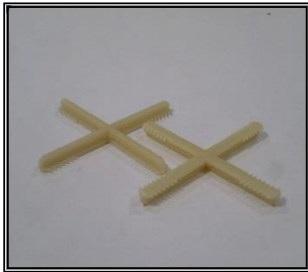

ROYALE CATALOGUE

ROYALE	DESCRIPTION	UNIT	BOX QTY	PRODUCT CODE	STOCKED
<p>Slimline Elegance Aluminium profiles and a full range of connectors for creating the perfect finishing touch to any suite of windows or doors.</p> <p>The product is also bendable for those delicate arches as well.</p> <p>Slimline elegance:</p> <p>Allow your imagination to run free!!!</p>	CHROME SILVER	Mtre	720	RB-HELI/N-8015	
	ROYALE ADHESIVE BUFFERS		1000	RC-BUFF/Q	
	ALUMINIUM CROSSES SILVER	PAIR	150	BV-METX/GOLD	
	NYLON CENTRE KEYS NEUTRAL	EACH	150	RC-PLAI/Q-8015	
	SILVER PLASTIC CROSSES	EACH	150	RC-PLAX/S-8015	
	SILVER NYLON Y 60°	EACH	150	RC-PLY1/S-060	

Wonderful silver borders and sunbursts to compliment brass furniture in dark woodgrain frames.

SILVER
NYLON Y
120°

EACH

150

RC-PLY3/S-120

ROYALE
INTERNAL
END PLUGS

EACH

300

RE-SPIG/Q-8015

ROYALE
CHROME
ALUMINIUM
END TABS

EACH

200

RE-TABS/S-8015